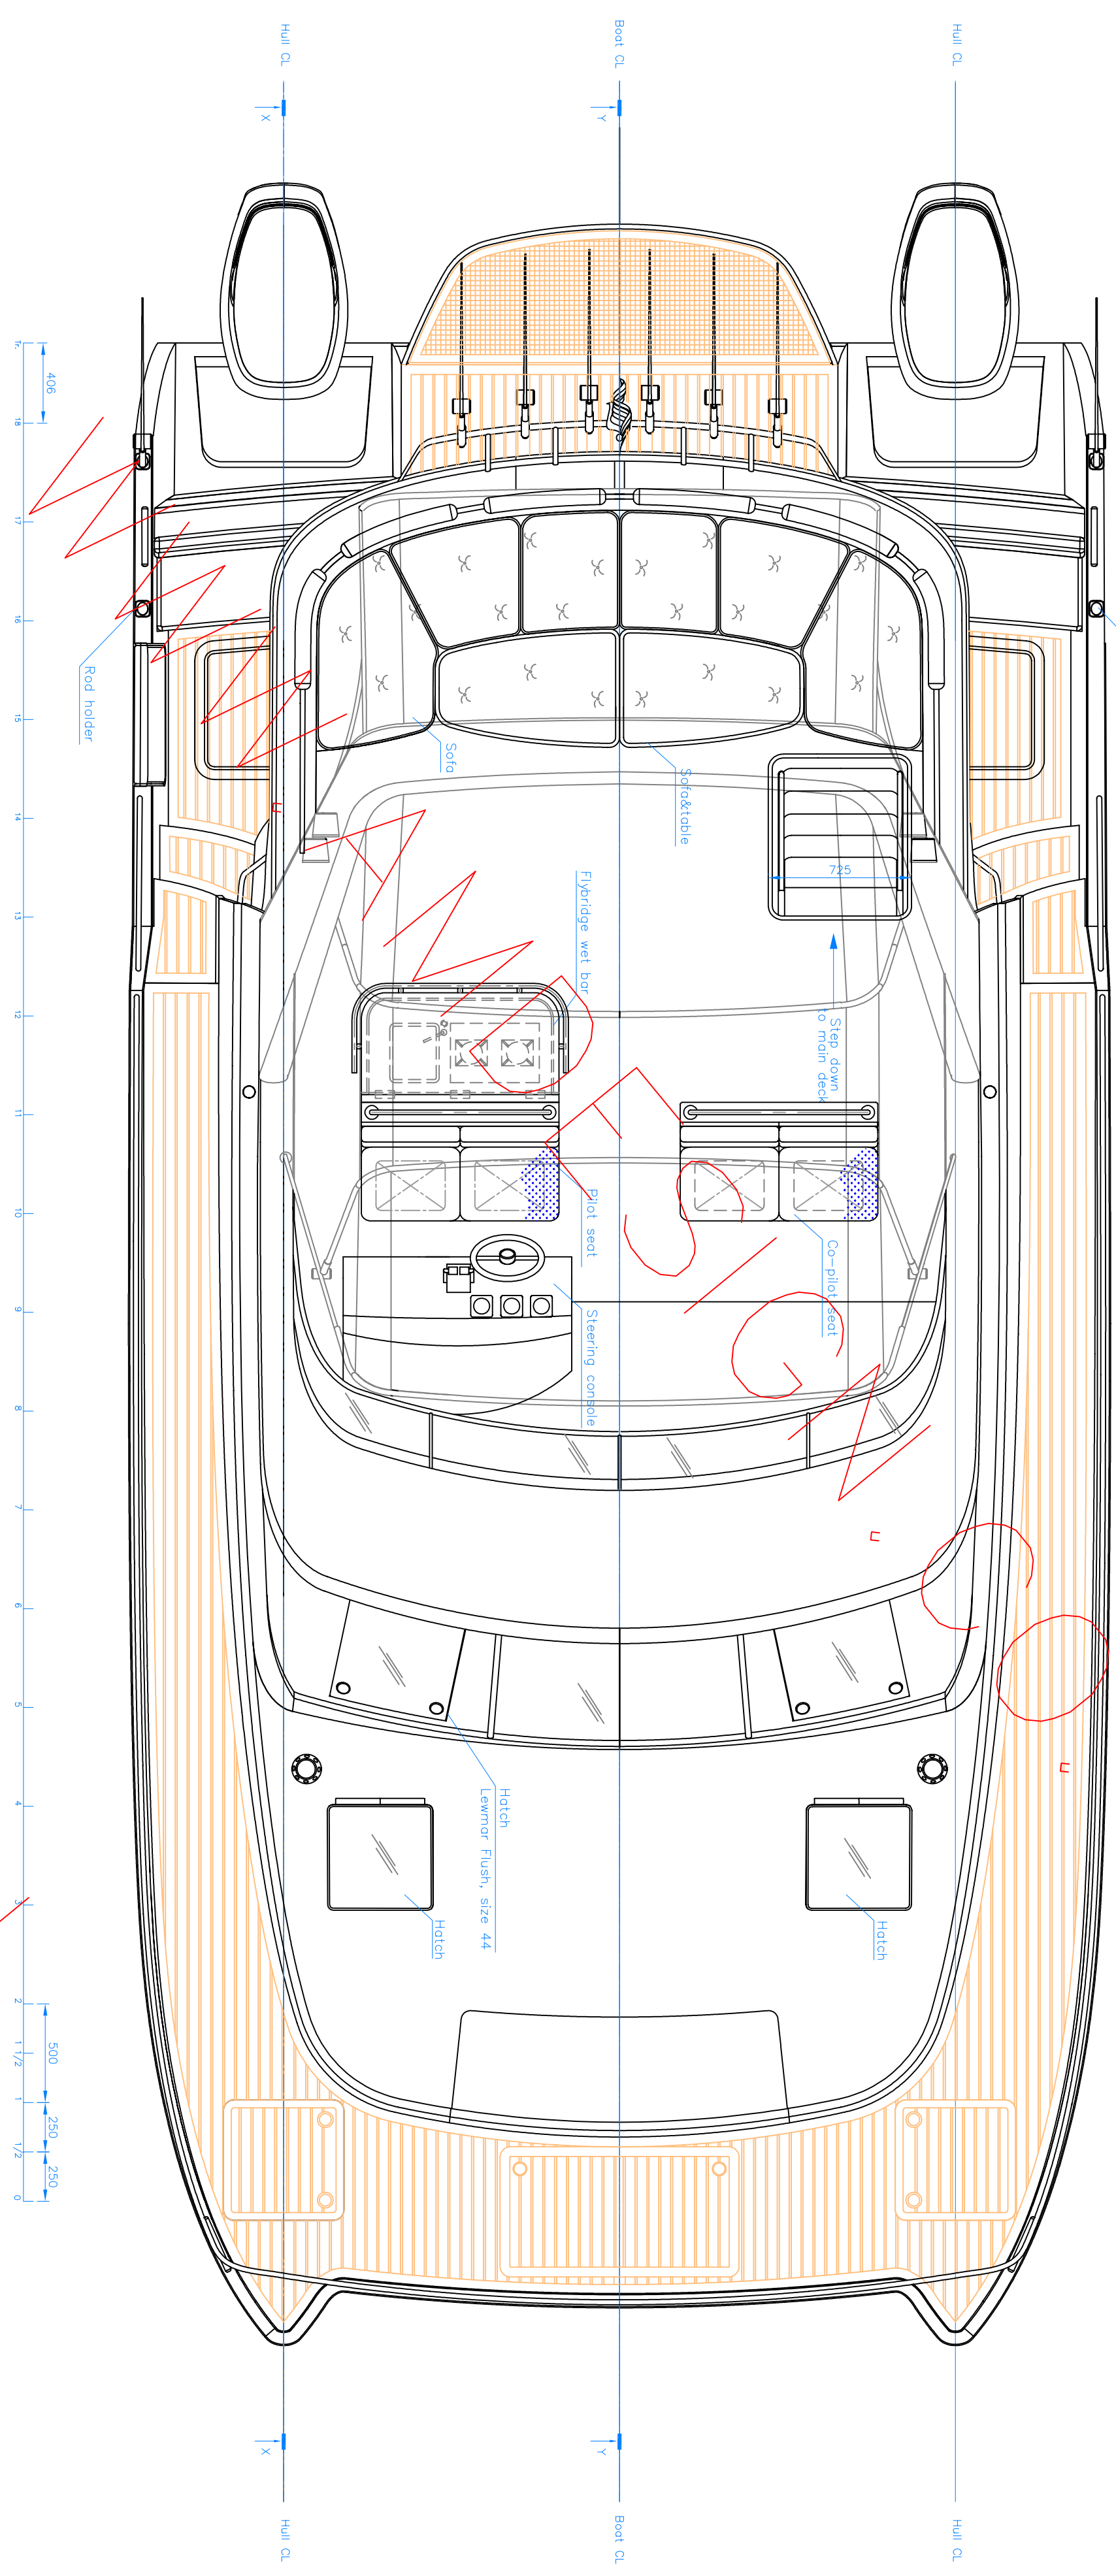

PROFILE

ELYBRIDGE PLAN

Design:	L1000 CATAMARAN
Title:	GENERAL ARRANGMENT
Drawing No.:	L1000.L0.01
Client:	© ALBATROSS MARINE DESIGN

Date:	12/08/2009	Scale:	1:25
Sheet 01	Sheets 1	Edition:	VI
Designed:	TL		
Checked:			
Approved:			
Filename:	L1000_L0.dwg		