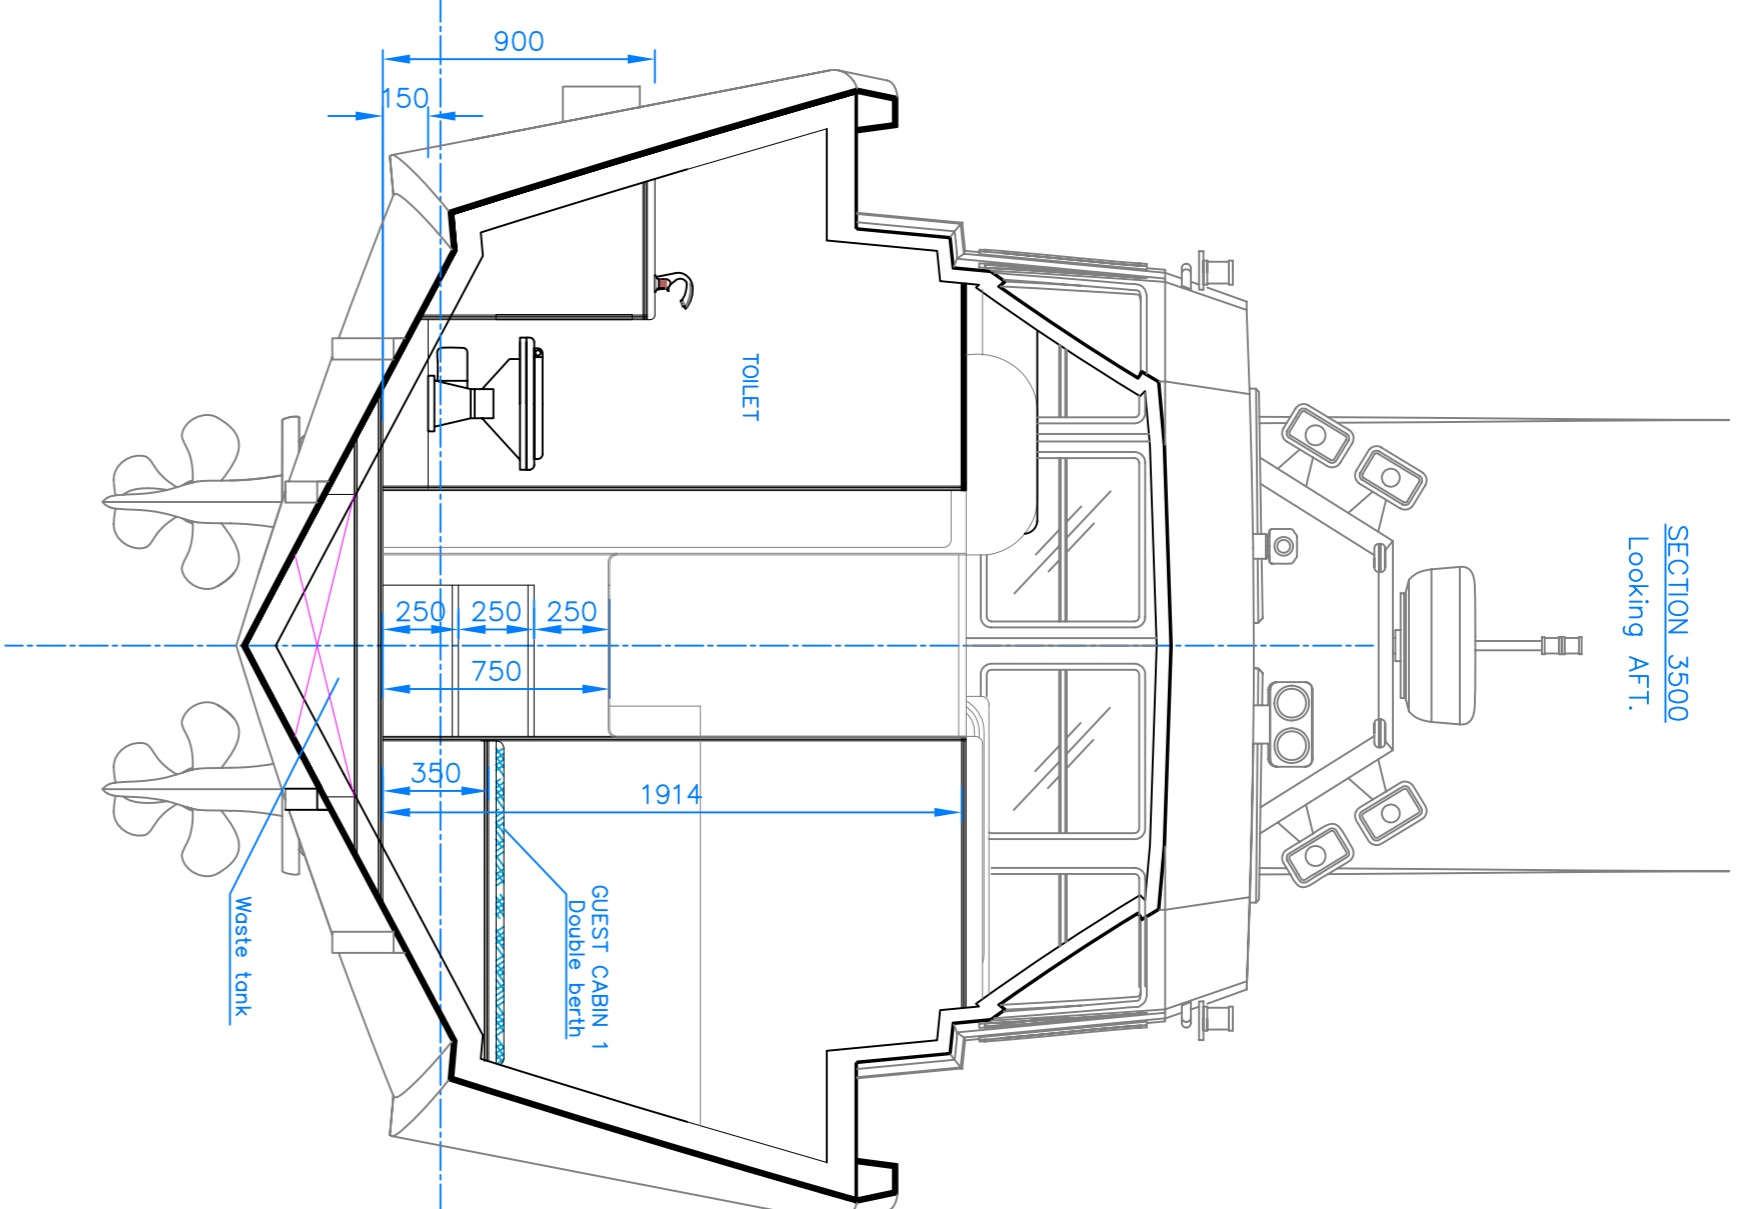

SECTION 2000
Looking FWD.

SECTION 4500
Looking FWD.

SECTION 3500
Looking AFT.

SECTION 6000
Looking AFT.

SECTION 4500
Looking AFT.

SECTION 10000
Looking FWD.

Design:	OXTA M12
Title:	GENERAL ARRANGEMENT
Drawing No:	OM12.LO.05
Client:	-

Date:	09/10/2009	Scale:	1:25
Sheet 01	Sheets 1	Edition:	V1
Designed:	PJ		
Checked:			
Approved:			
Filename:	OM12.LO.dwg		