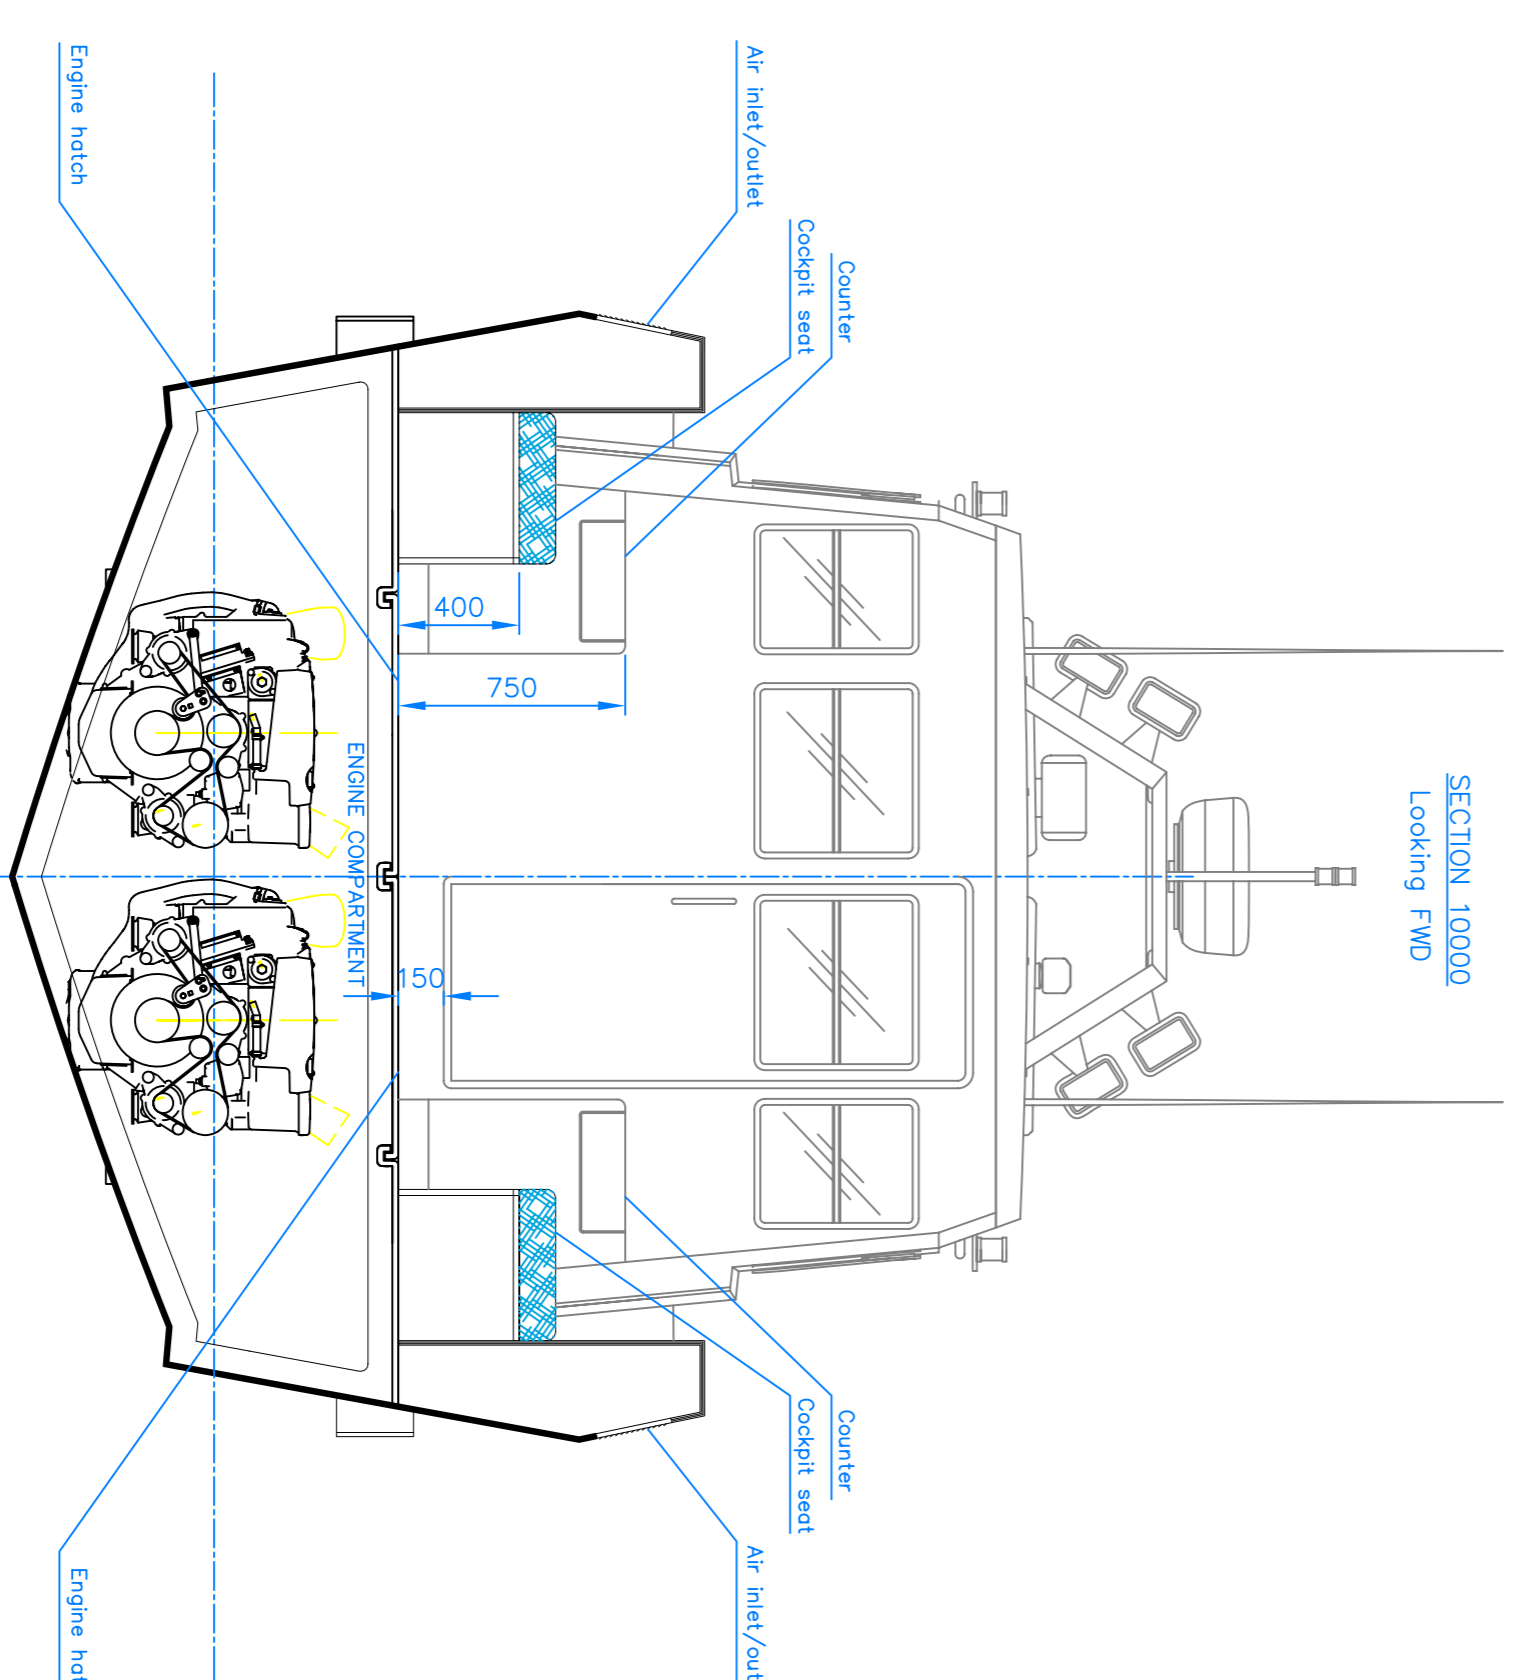

SECTION 2000
Looking FWD.

SECTION 4500
Looking FWD.

SECTION 3500
Looking AFT.

SECTION 6000
Looking AFT.

SECTION 4500
Looking AFT.

SECTION 10000
Looking FWD.

Design:	OXTA M12
Title:	GENERAL ARRANGEMENT
Drawing No:	OM12.LO.05
Client:	-

Date:	09/10/2009	Scale:	1:25
Sheet 01	Sheets 1	Edition:	V1
Designed:	PJ		
Checked:			
Approved:			
Filename:	OM12.LO.dwg		