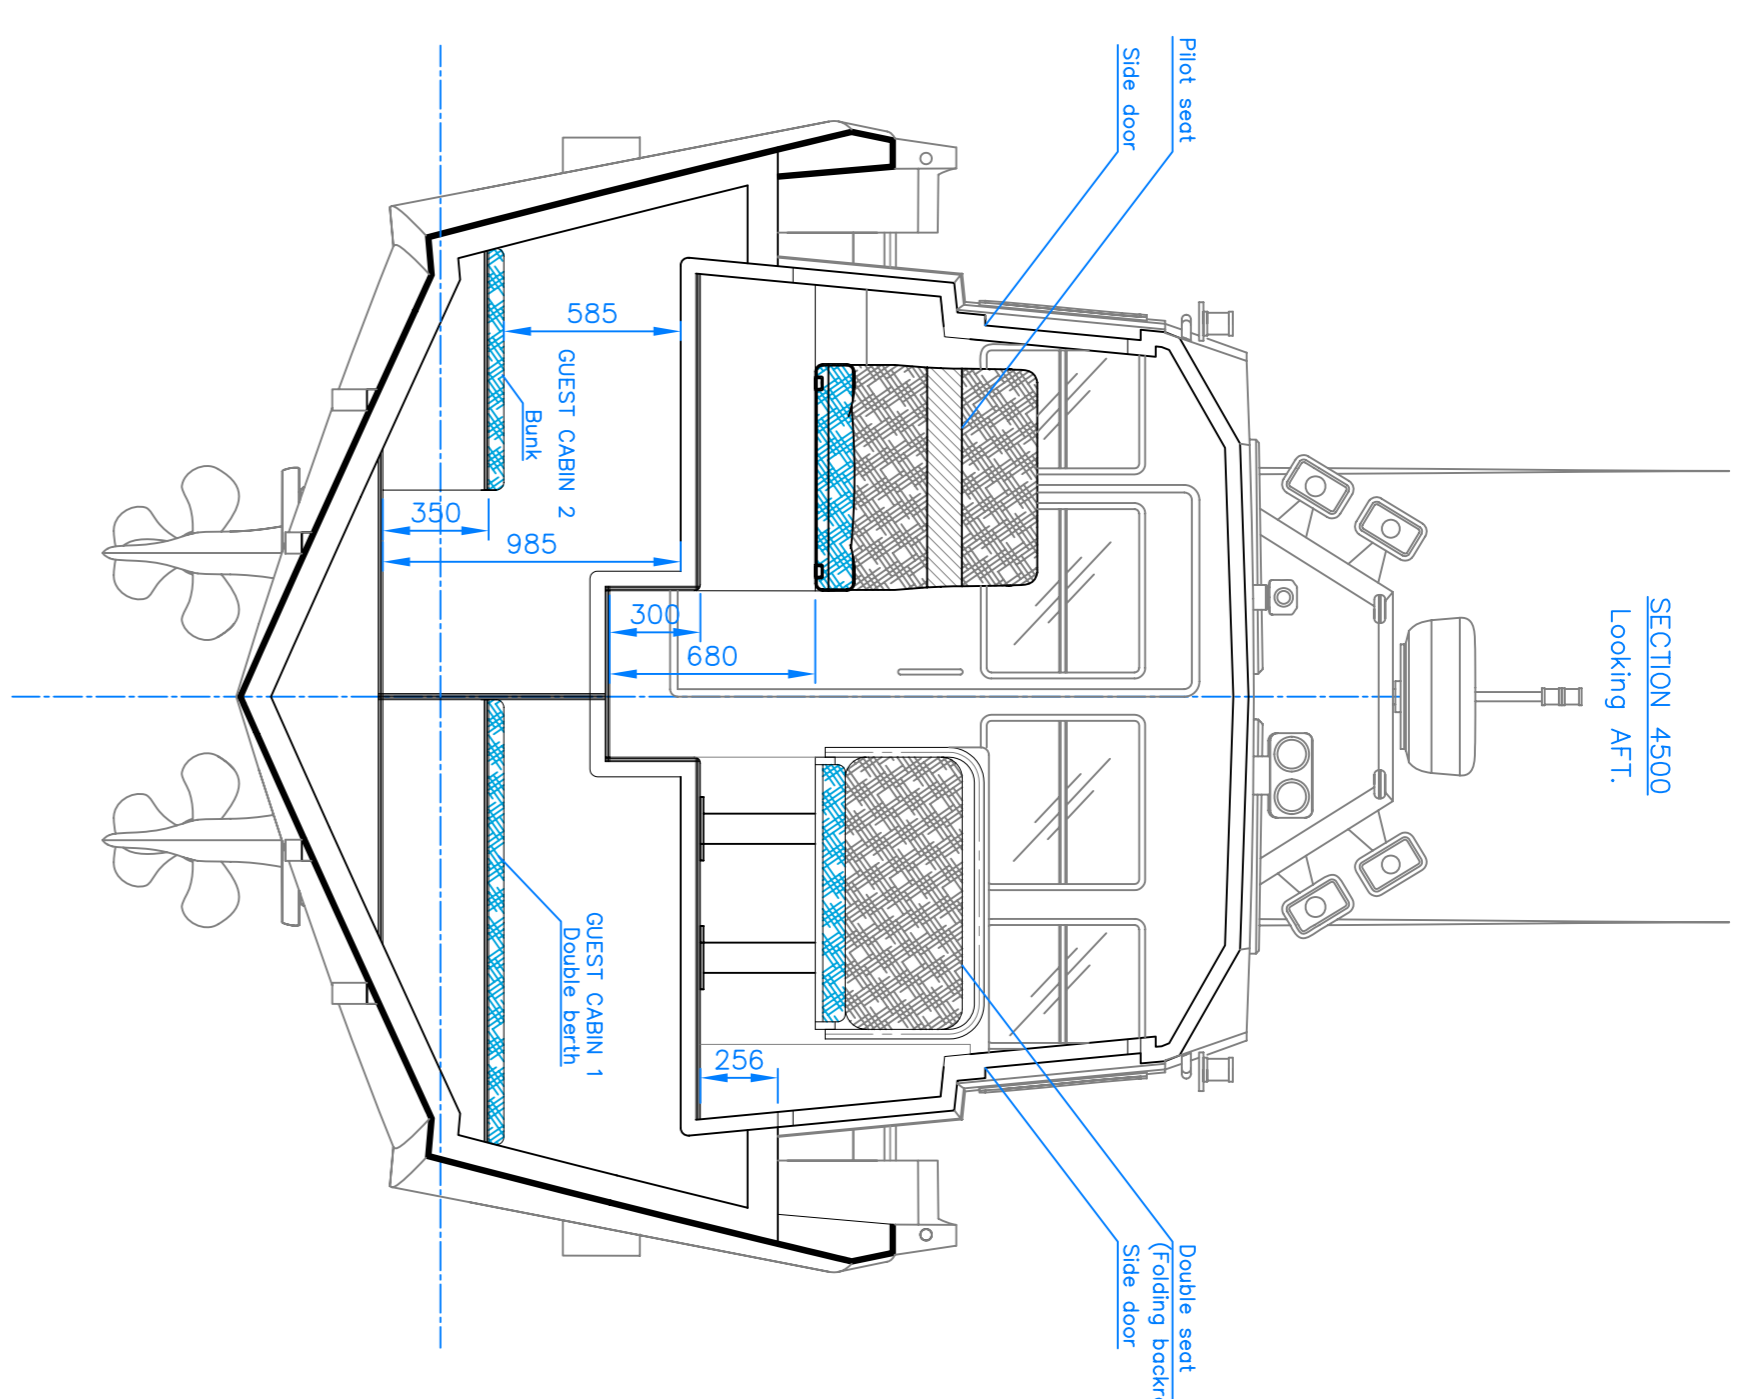

SECTION 2000
Looking FWD.

SECTION 4500
Looking FWD.

SECTION 3500
Looking AFT.

SECTION 6000
Looking AFT.

SECTION 4500
Looking AFT.

SECTION 10000
Looking FWD.

Design:	OXTA M12
Title:	GENERAL ARRANGEMENT
Drawing No:	OM12.LO.05
Client:	-

Date:	09/10/2009	Scale:	1:25
Sheet 01	Sheets 1	Edition:	V1
Designed:	PJ		
Checked:			
Approved:			
Filename:	OM12.LO.dwg		