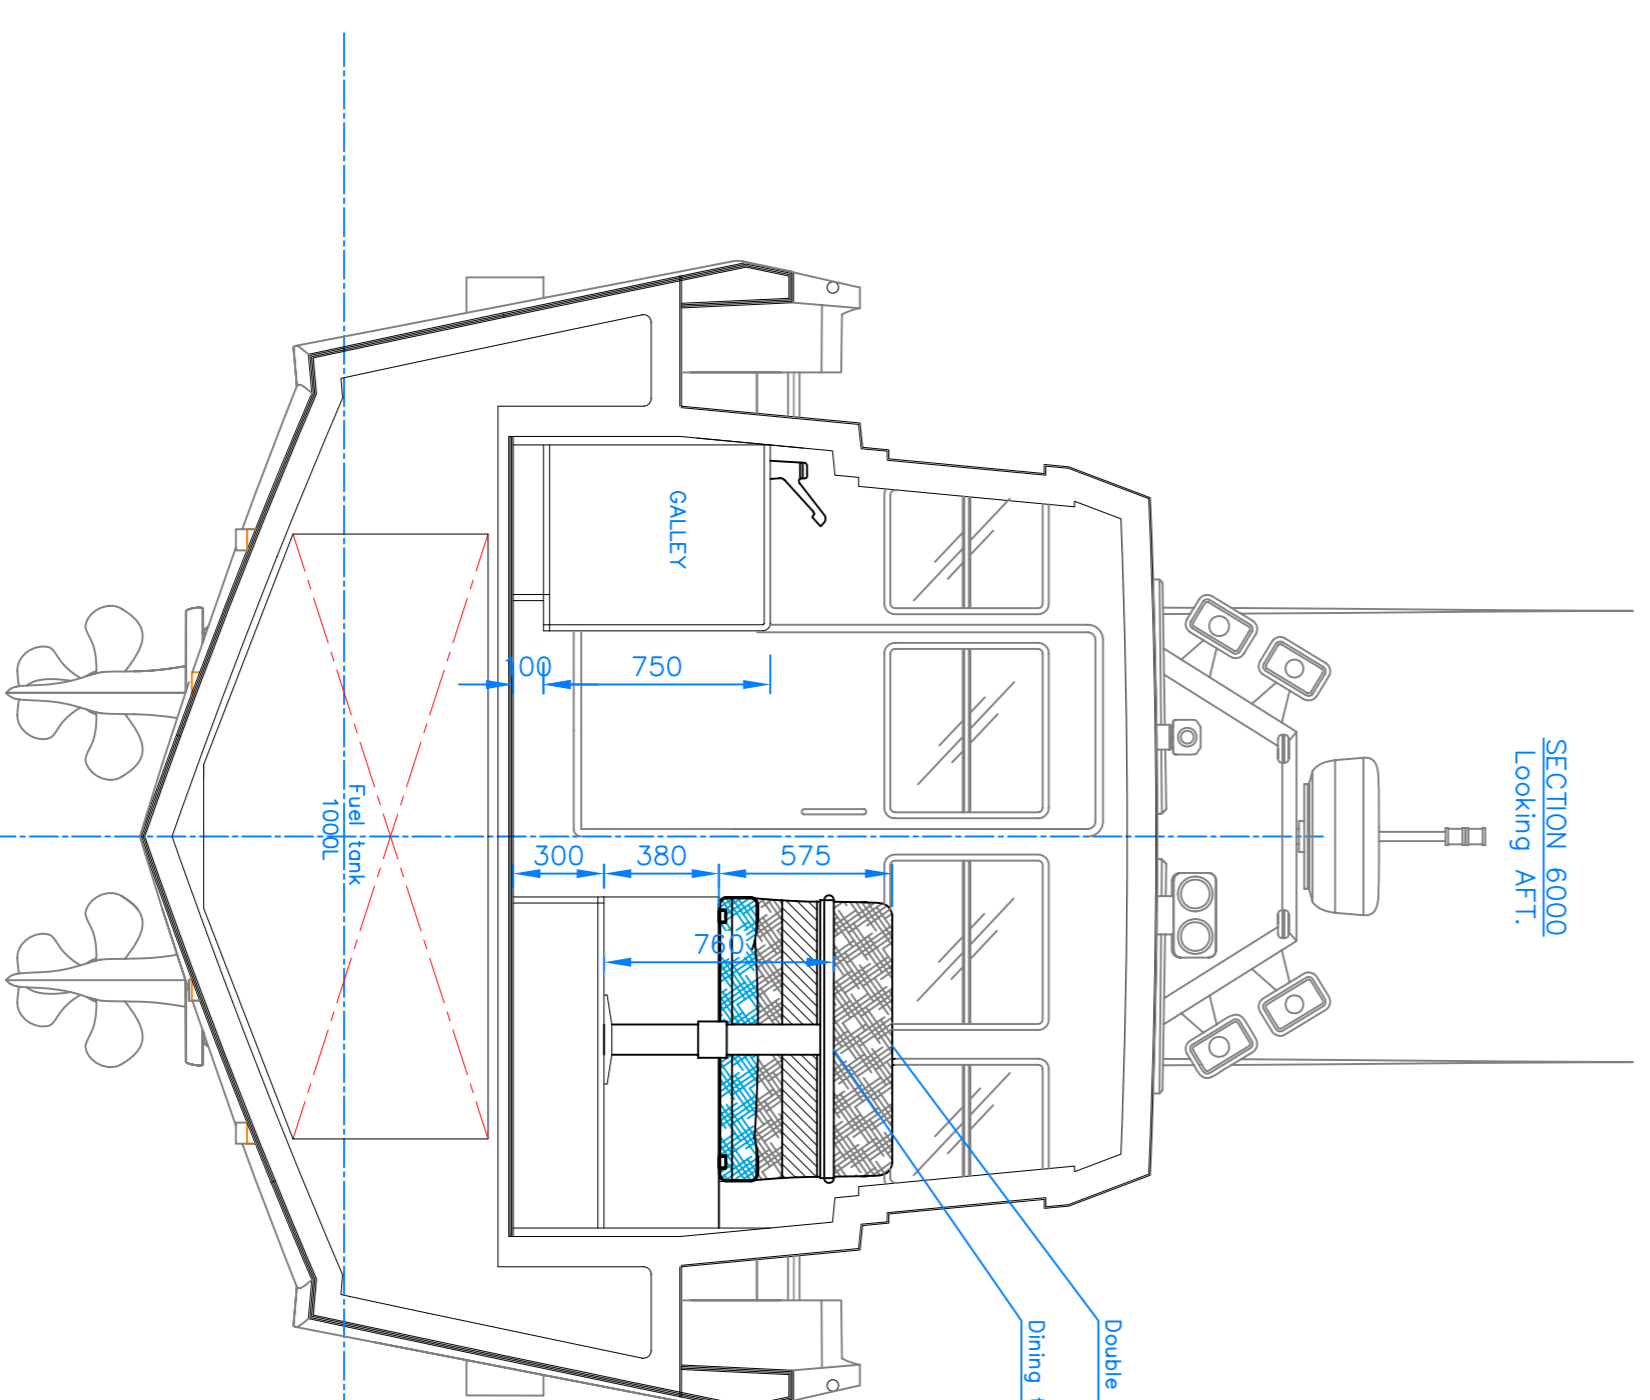

SECTION 2000
Looking FWD.

SECTION 4500
Looking FWD.

SECTION 3500
Looking AFT.

SECTION 6000
Looking AFT.

SECTION 4500
Looking AFT.

SECTION 10000
Looking FWD.

Design:	OXTA M12
Title:	GENERAL ARRANGEMENT
Drawing No:	OM12.LO.05
Client:	-

Date:	09/10/2009	Scale:	1:25
Sheet 01	Sheets 1	Edition:	V1
Designed:	PJ		
Checked:			
Approved:			
Filename:	OM12.LO.dwg		