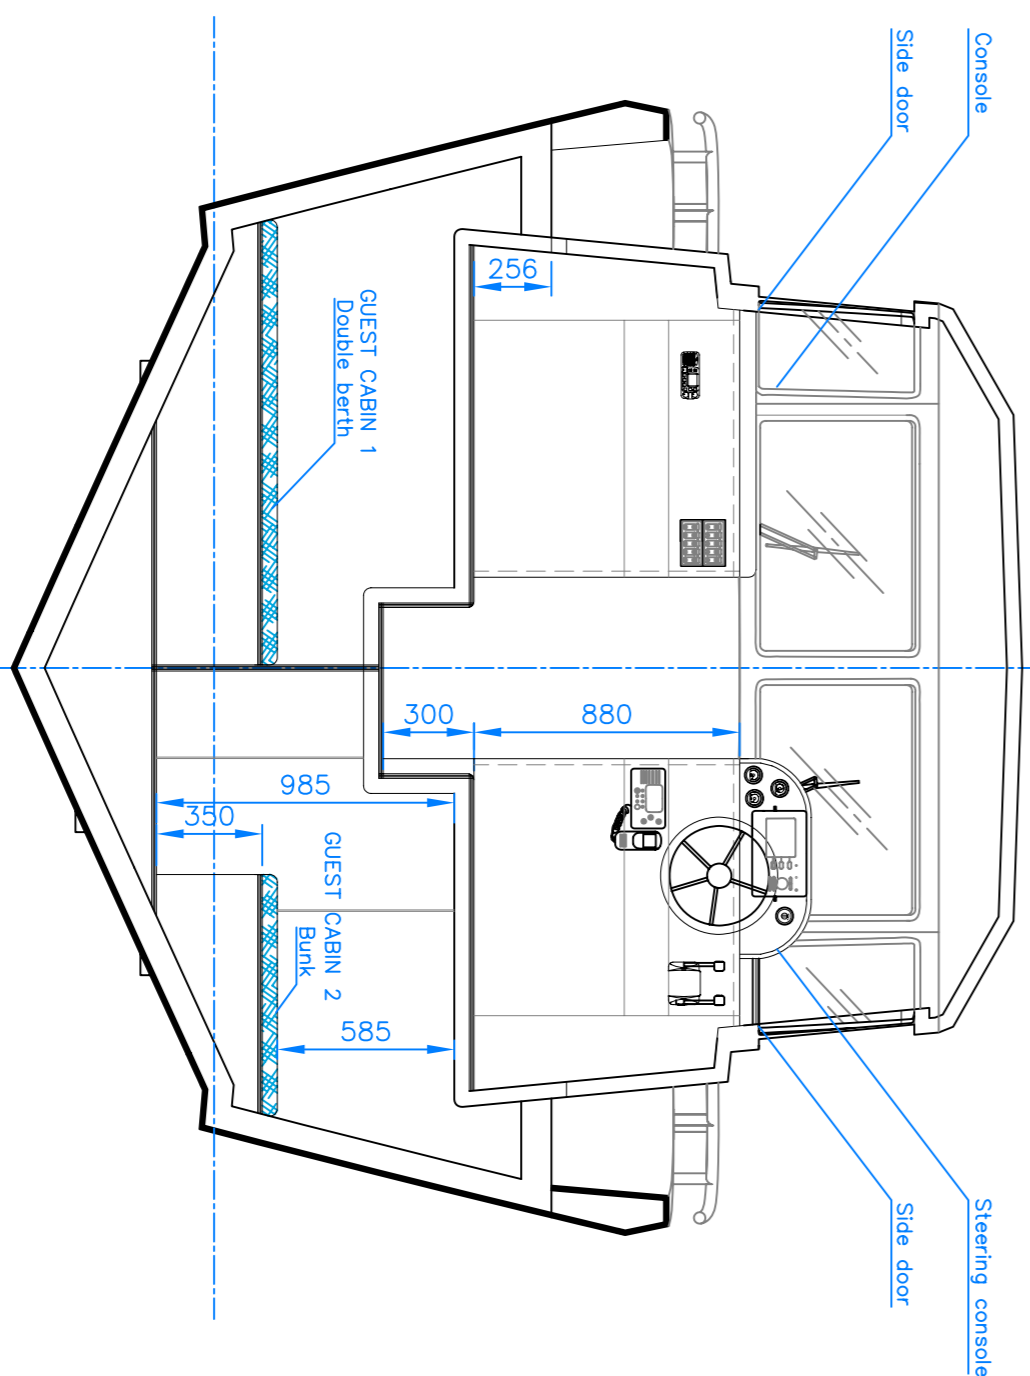

SECTION 2000
Looking FWD.

SECTION 4500
Looking FWD.

SECTION 3500
Looking AFT.

SECTION 6000
Looking AFT.

SECTION 4500
Looking AFT.

SECTION 10000
Looking FWD.

Design:	OXTA M12
Title:	GENERAL ARRANGEMENT
Drawing No:	OM12.LO.05
Client:	-

Date:	09/10/2009	Scale:	1:25
Sheet 01	Sheets 1	Edition:	V1
Designed:	PJ		
Checked:			
Approved:			
Filename:	OM12.LO.dwg		